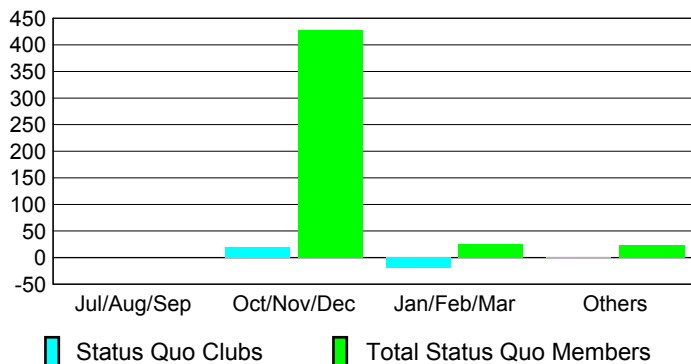

Club Results 2009-2010

Goal, New, Dropped, Gain/Loss

Comparison of Club Gain/Loss

Current Year Compared to the Previous Year

YTD Status Quo Clubs 2009-2010

Status Quo Clubs Compared to Status Quo Members

MEMBERSHIP

Membership Results
2009-2010

Membership
2008-2009

Month	Net Memb Goal	Actual New Memb	Actual Dropped Memb	Gain/Loss of Memb	Gain/Loss of Memb
Jul/Aug/Sep	0	30	-249	-219	24
Oct/Nov/Dec	43	13	-76	-63	41
Jan/Feb/Mar	0	24	-371	-347	70
Apr/May/June	42	44	-140	-96	112
Totals	85	111	-836	-725	247