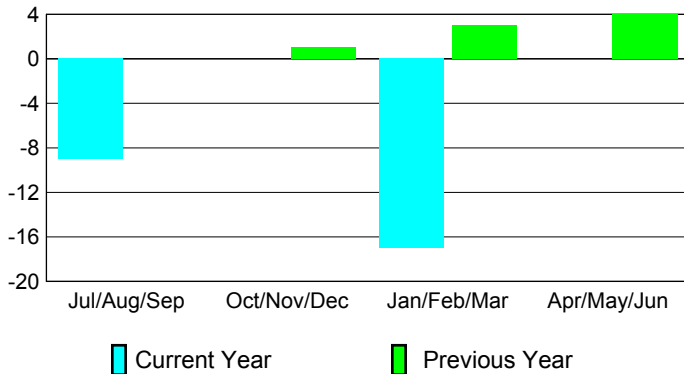

2009-2010 GMT Quarterly Report for District (or Undistricted) **District 301D2**

GMT: Doctor DATUK K NAGARATNA

Location: PHILIPPINES

GMT CA: 5

CLUBS

Club Results
2009-2010

Clubs
2008-2009

Month	New Club Goal	Actual New Clubs	Actual Dropped Clubs	Gain/Loss of Clubs	Gain/Loss of Clubs
Jul/Aug/Sep	0	0	-9	-9	0
Oct/Nov/Dec	1	0	0	0	1
Jan/Feb/Mar	0	0	-17	-17	3
Apr/May/June	1	0	0	0	4
Totals	2	0	-26	-26	8

Club Results 2009-2010

Goal, New, Dropped, Gain/Loss

Comparison of Club Gain/Loss

Current Year Compared to the Previous Year

YTD Status Quo Clubs 2009-2010

Status Quo Clubs Compared to Status Quo Members

MEMBERSHIP