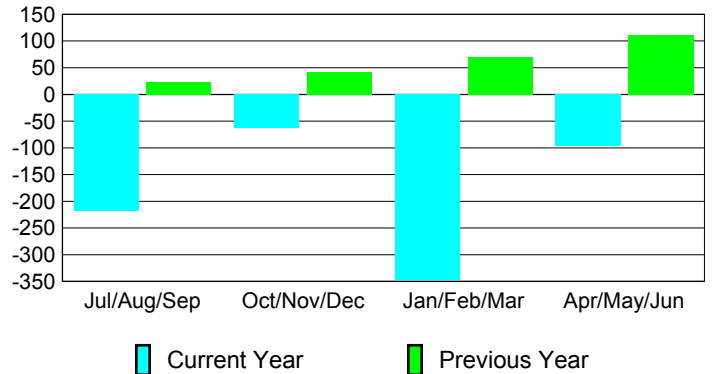

Membership Results
2009-2010

Membership
2008-2009

Month	Net Memb Goal	Actual New Memb	Actual Dropped Memb	Gain/Loss of Memb	Gain/Loss of Memb
Jul/Aug/Sep	0	30	-249	-219	24
Oct/Nov/Dec	43	13	-76	-63	41
Jan/Feb/Mar	0	24	-371	-347	70
Apr/May/June	42	44	-140	-96	112
Totals	85	111	-836	-725	247

Membership Results 2009-2010

Goal, New, Dropped, Gain/Loss

Comparison of Membership Gain/Loss

Current Year Compared to the Previous Year

Gender Comparison 2009-2010