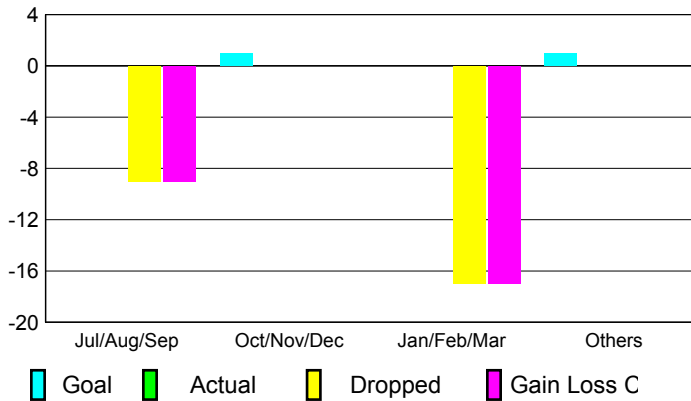

2009-2010 GMT Quarterly Report for District (or Undistricted) **District 301D2**

GMT: Doctor DATUK K NAGARATNA

Location: PHILIPPINES

GMT CA: 5

CLUBS

Club Results
2009-2010

Clubs
2008-2009

Month	New Club Goal	Actual New Clubs	Actual Dropped Clubs	Gain/Loss of Clubs	Gain/Loss of Clubs
Jul/Aug/Sep	0	0	-9	-9	0
Oct/Nov/Dec	1	0	0	0	1
Jan/Feb/Mar	0	0	-17	-17	3
Apr/May/June	1	0	0	0	4
Totals	2	0	-26	-26	8

Club Results 2009-2010

Goal, New, Dropped, Gain/Loss

Comparison of Club Gain/Loss

Current Year Compared to the Previous Year

YTD Status Quo Clubs 2009-2010

Status Quo Clubs Compared to Status Quo Members

MEMBERSHIP