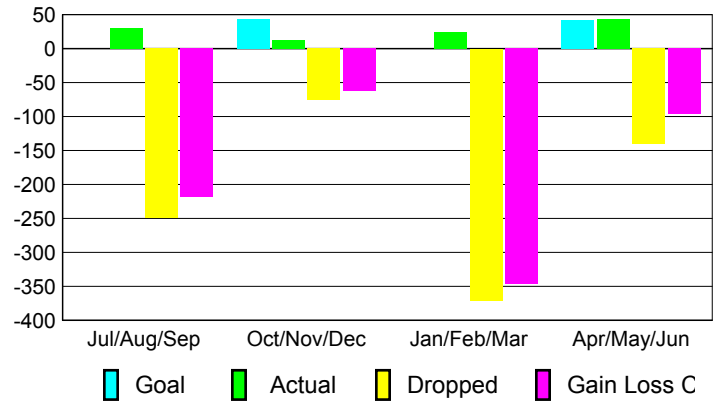

Membership Results 2009-2010

Goal, New, Dropped, Gain/Loss